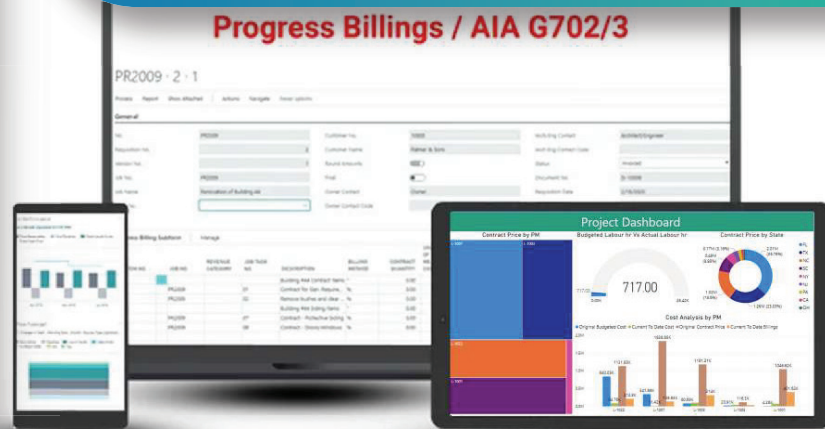

ARQUICONSULT

Your success. Our solutions.

ProjectPro ALL-IN-ONE CONSTRUCTION ACCOUNTING SOFTWARE

Microsoft
Solutions Partner
Data & AI
Azure

Microsoft
Solutions Partner
Digital & App Innovations
Azure

Microsoft
Dynamics 365

PROJECT PRO

MANAGE YOUR
CONSTRUCTION
PROJECTS, ERP, AND CRP ON AN
INTEGRATED CLOUD-BASED PLATFORM.

A Construction Accounting Software that **BELONGS TO YOU**

Whether you run a large-scale construction company or a small construction business, ProjectPro is designed to make things easier for you. ProjectPro has been delivering excellence for the past two decades. Top construction companies in the USA choose ProjectPro for managing their projects and achieving better control.