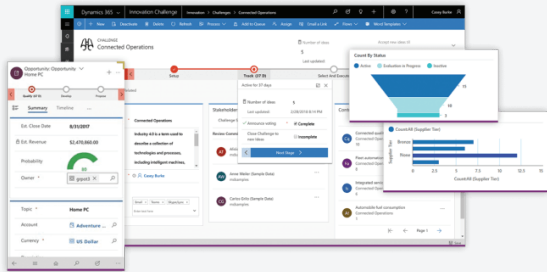

MANAGED SERVICES

OUR DELIVERY CAPABILITY IN THE WORLD

We are locally in 6 Continents

THE PROBLEMS WE SOLVE?

- Design and enable your digital transformation journey
- Provide the best analytics solutions
- Improve business process automation
- Minimize business risks for software upgrades
- Accelerate companies' performance by simplifying business processes

BETTER PROCESSES. MORE EFFICIENCY.

BUSINESS SOLUTIONS

ERP Dynamics 365

A complete and **integrated solution** designed for medium and large organizations, with multiple business areas, locations, and countries, that unifies and connects data, processes, and people.

CRM Dynamics 365

Go beyond sales force automation with **Dynamics 365** to better understand market needs, customize your offering and build lasting relationships with your customers.

Power Platform

Simplify the creation of intelligent applications and automate processes with **Microsoft Power Apps, Microsoft Power Automate, Microsoft Power Bi, Power Virtual Agents and Power Pages.**